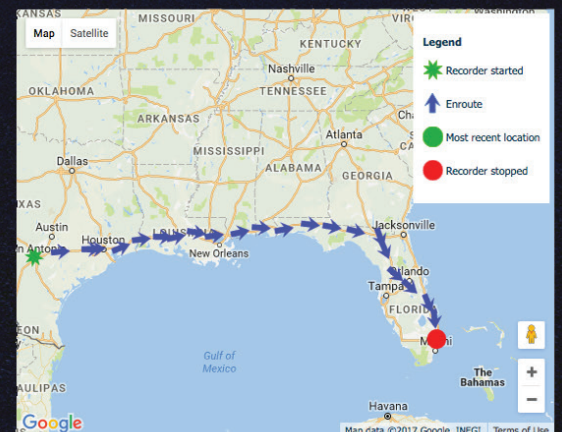

Actual size: 4" x 2.5" x .75"

**CARGO DATA**  
**LIGHTNING NFC**  
**REAL TIME**

**Also Available: Streamer4G Real Time temperature and location monitoring for dedicated delivery trucks/trailers AND refrigerated warehouse monitoring**