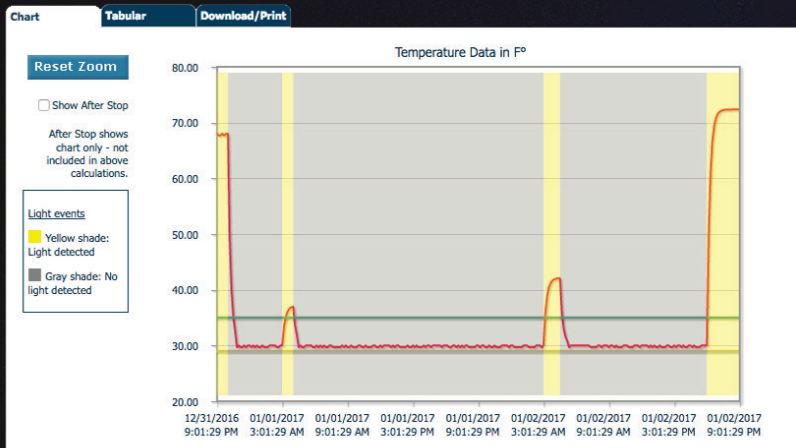

Actual size: 4" x 2.5" x .75"

**CARGO DATA**  
**LIGHTNING NFC**  
**REAL TIME**

## Lightning NFC Real Time Features:

- Complete, automated FSMA temperature monitoring compliance in a single instrument
- Real Time temperature and location data available 24/7
- On-board light sensor captures door open/close events
- Archived data viewable online

**Also Available: Streamer4G Real Time temperature and location monitoring for dedicated delivery trucks/trailers AND refrigerated warehouse monitoring**